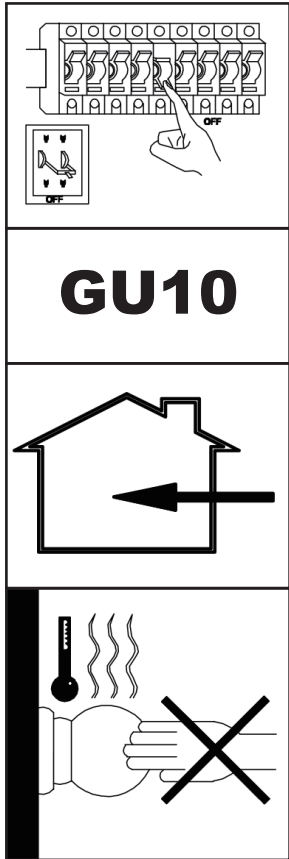

# ASSEMBLY INSTRUCTION / ИНСТРУКЦИЯ

Модели / Models: A2668PL-1SS

## Warning:

1. Turn off the main power at the circuit breaker before installing in order to prevent possible shock;
2. Don't exceed the rated voltage 230V;
3. Don't install on haven't finished ceiling and loose wood ceiling;
4. Do not use corrosive liquids to clean fixture such as acid, and alkaline liquids. Please use soft cloth when cleaning.