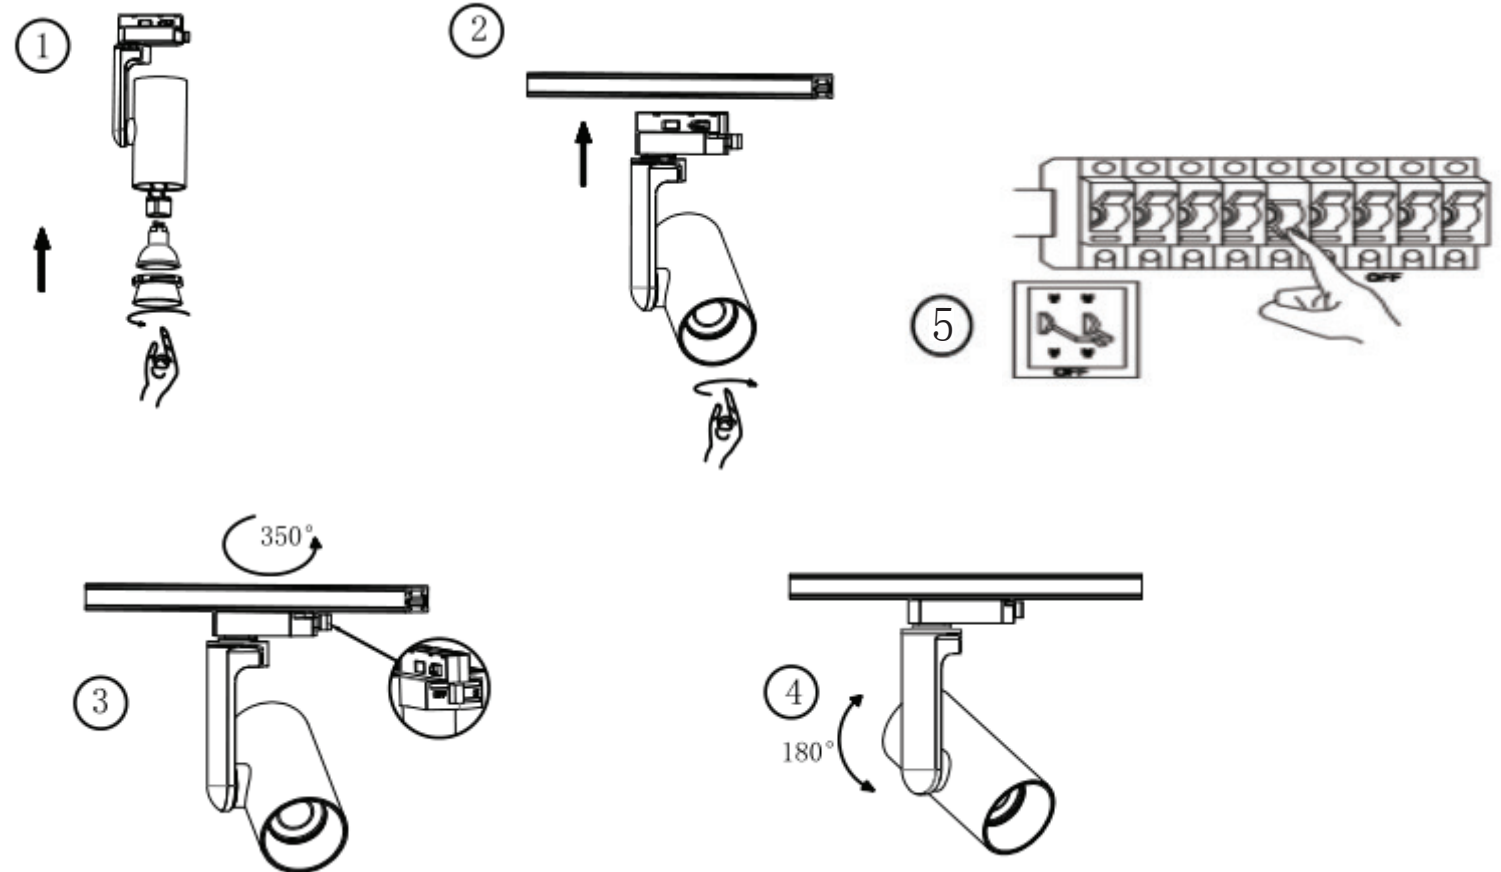

# ASSEMBLY INSTRUCTION / ИНСТРУКЦИЯ

Модели / Models: A2668PL-1SS

## Warning:

1. Turn off the main power at the circuit breaker before installing in order to prevent possible shock;
2. Don't exceed the rated voltage 230V;
3. Don't install on haven't finished ceiling and loose wood ceiling;
4. Do not use corrosive liquids to clean fixture such as acid, and alkaline liquids. Please use soft cloth when cleaning.