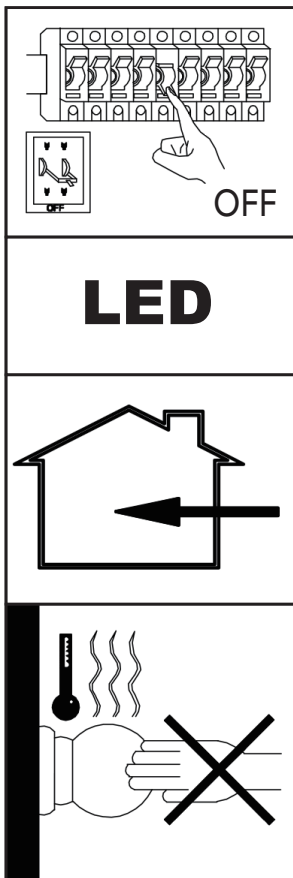

# ASSEMBLY INSTRUCTION / ИНСТРУКЦИЯ

A1710PL-1BK	A1720PL-1BK	A1730PL-1BK	A1613PL-1BK	A1640PL-1BK	A2324PL-1BK
A1710PL-1WH	A1720PL-1WH	A1730PL-1WH	A1613PL-1WH	A1640PL-1WH	A2324PL-1WH
A2310PL-1BK	A2320PL-1BK	A2330PL-1BK	A1632PL-1BK	A2315PL-1BK	A4568PL-1BK
A2310PL-1WH	A2320PL-1WH	A2330PL-1WH	A1632PL-1WH	A2315PL-1WH	A4568PL-1WH
A1711PL-1BK	A1721PL-1BK	A1731PL-1BK			
A1711PL-1WH	A1721PL-1WH	A1731PL-1WH			
A2311PL-1BK	A2321PL-1BK	A2331PL-1BK			
A2311PL-1WH	A2321PL-1WH	A2331PL-1WH			

## Warning:

1. Turn off the main power at the circuit breaker before installing in order to prevent possible shock;
2. Don't exceed the rated voltage 230V;
3. Don't install on haven't finished ceiling and loose wood ceiling;
4. Do not use corrosive liquids to clean fixture such as acid, and alkaline liquids. Please use soft cloth when cleaning.