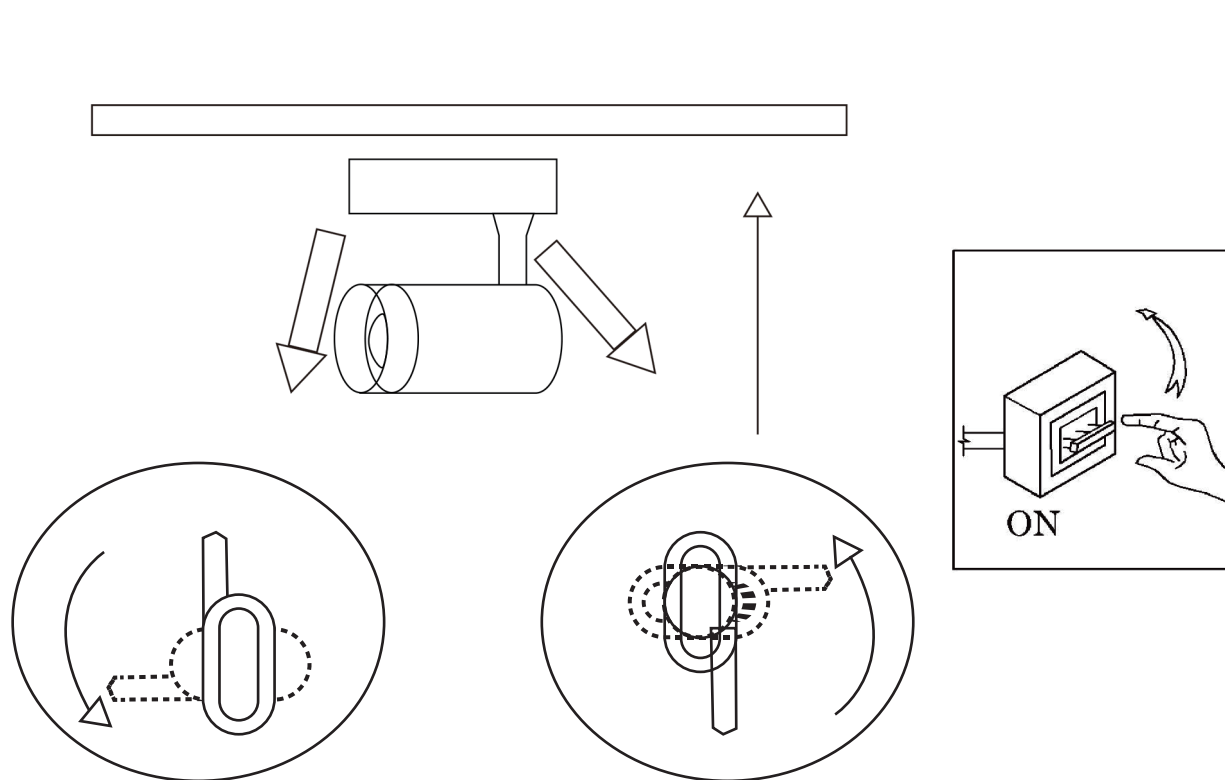

# ASSEMBLY INSTRUCTION / ИНСТРУКЦИЯ

A1710PL-1BK	A1720PL-1BK	A1730PL-1BK	A1613PL-1BK	A1640PL-1BK	A2324PL-1BK
A1710PL-1WH	A1720PL-1WH	A1730PL-1WH	A1613PL-1WH	A1640PL-1WH	A2324PL-1WH
A2310PL-1BK	A2320PL-1BK	A2330PL-1BK	A1632PL-1BK	A2315PL-1BK	A4568PL-1BK
A2310PL-1WH	A2320PL-1WH	A2330PL-1WH	A1632PL-1WH	A2315PL-1WH	A4568PL-1WH
A1711PL-1BK	A1721PL-1BK	A1731PL-1BK			
A1711PL-1WH	A1721PL-1WH	A1731PL-1WH			
A2311PL-1BK	A2321PL-1BK	A2331PL-1BK			
A2311PL-1WH	A2321PL-1WH	A2331PL-1WH			

## Warning:

1. Turn off the main power at the circuit breaker before installing in order to prevent possible shock;
2. Don't exceed the rated voltage 230V;
3. Don't install on haven't finished ceiling and loose wood ceiling;
4. Do not use corrosive liquids to clean fixture such as acid, and alkaline liquids. Please use soft cloth when cleaning.